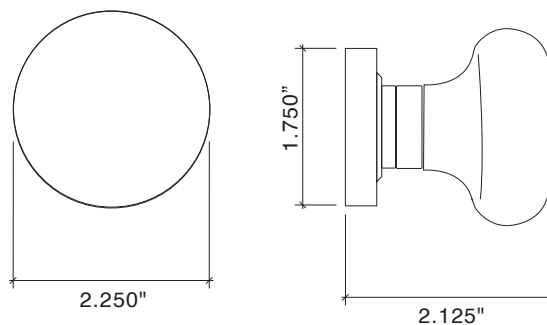

- Classic Mushroom Knob Design
- Solid Forged Brass Knob and Rose
- Hand Polished
- Fully Concealed Mounting
- All Von Morris Knobs can be used with any Rose or Escutcheon Plate
- All IML Privacy and Tubular Mortise Bolt Privacy Sets come with ER Trim Standard on the Exterior. Exterior Bit Key Trim can be substituted for no additional charge.

Large Mushroom Knob 8800-225
Small Traditional Rose 8850-175