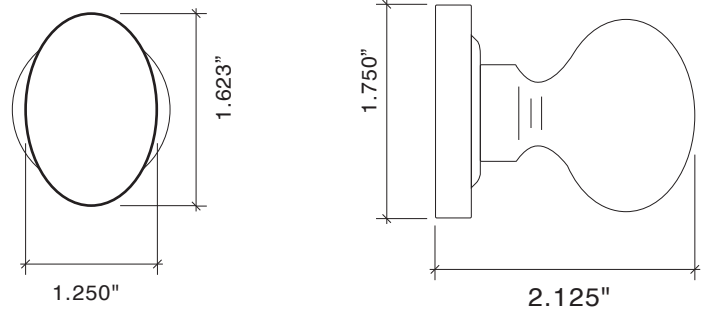

- Classic Oval Knob Design
- Solid Forged Brass Knob and Rose
- Hand Polished
- Fully Concealed Mounting
- All Von Morris Knobs can be used with any Rose or Escutcheon Plate
- All IML Privacy and Tubular Mortise Bolt Privacy Sets come with ER Trim Standard on the Exterior. Exterior Bit Key Trim can be substituted for no additional charge.

Small Oval Knob 8801-162
Small Traditional Rose 8850-175