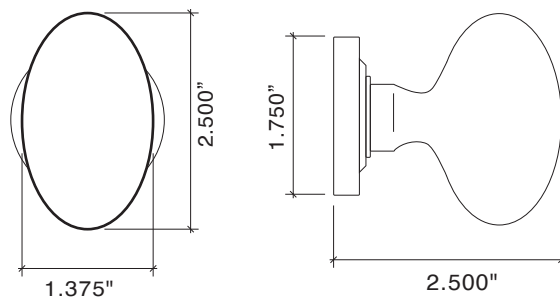

Small Oval Knob with Small Traditional Rose

- Classic Oval Knob Design
- Solid Forged Brass Knob and Rose
- Hand Polished
- Fully Concealed Mounting
- All Von Morris Knobs can be used with any Rose or Escutcheon Plate
- All IML Privacy and Tubular Mortise Bolt Privacy Sets come with ER Trim Standard on the Exterior. Exterior Bit Key Trim can be substituted for no additional charge.

Small Oval Knob 8801-162
Small Traditional Rose 8850-175

Large Oval Knob with Small Traditional Rose

- Classic Oval Knob Design
- Solid Forged Brass Knob and Rose
- Hand Polished
- Fully Concealed Mounting
- All Von Morris Knobs can be used with any Rose or Escutcheon Plate
- All IML Privacy and Tubular Mortise Bolt Privacy Sets come with ER Trim Standard on the Exterior. Exterior Bit Key Trim can be substituted for no additional charge.

Large Oval Knob 8801-250
Small Traditional Rose 8850-175