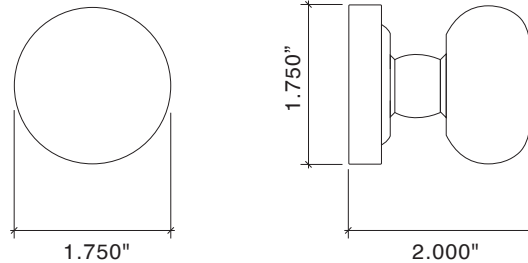

- Classic Mushroom Knob Design
- Solid Forged Brass Knob and Rose
- Hand Polished
- Fully Concealed Mounting
- All Von Morris Knobs can be used with any Rose or Escutcheon Plate
- All IML Privacy and Tubular Mortise Bolt Privacy Sets come with ER Trim Standard on the Exterior. Exterior Bit Key Trim can be substituted for no additional charge.

Small Mushroom Knob 8800-175
Small Traditional Rose 8850-175