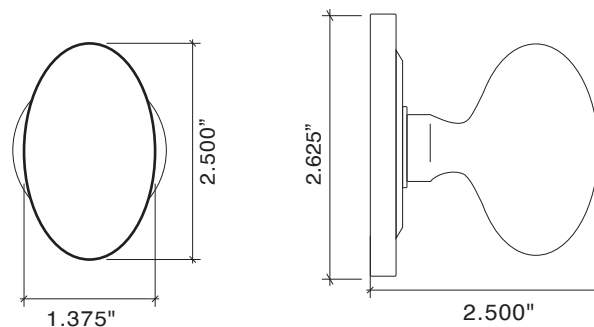

Large Mushroom Knob 8800-225
Large Traditional Rose 8850-262

Large Oval Knob with Large Traditional Rose

- Classic Oval Knob Design
- Solid Forged Brass Knob and Rose
- Hand Polished
- Fully Concealed Mounting
- All Von Morris Knobs can be used with any Rose or Escutcheon Plate
- All IML Privacy and Tubular Mortise Bolt Privacy Sets come with ER Trim Standard on the Exterior. Exterior Bit Key Trim can be substituted for no additional charge.

Large Oval Knob 8801-250
Large Traditional Rose 8850-262

Small Oval Knob with Small Traditional Rose

IML Mortise Sets		Standard	Distressed	ETERNA
0116/50171	Small Oval with Large Rose - IML Passage	383.82	423.75	494.59
0116/50172	Small Oval with Large Rose - IML Privacy	542.25	607.94	700.67
0116/50173	Small Oval with Large Rose - IML Bit Key	562.86	632.41	736.74
0116/50174	Small Oval with Large Rose - IML Single	601.50	677.49	779.24
0116/50175	Small Oval with Large Rose - IML Double	624.68	699.38	799.85
Tubular Latch Sets				
011011	Small Oval with Large Rose - TL Passage, 2-3/4 BS	222.82	258.89	314.27
011012	Small Oval with Large Rose - TL Passage, 2-3/8 BS	222.82	258.89	314.27
011015	Small Oval with Large Rose - Privacy, (Passage TL with Mortise Bolt 2-3/8 BS)	397.99	480.42	592.48
Dummy Trim				
0116/50177	Small Oval with Large Rose - Single Dummy	94.67	106.90	126.87
0116/50178	Small Oval with Large Rose - Pair of Dummies	179.03	203.50	243.43