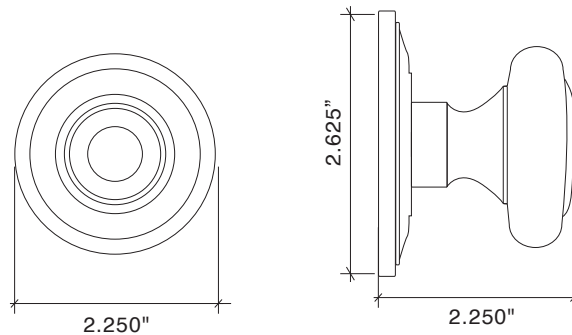

Colonial Knob 8802-225
Large Colonial Rose 8851-262

All Prices in US Dollars - Prices Subject to Change Without Notice
Please Check with Customer Service for Up to Date Pricing.

Non-Suited Knob Sectional Trim Components