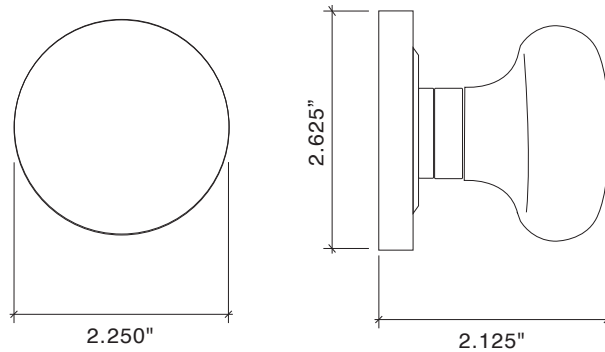

- Classic Mushroom Knob Design
- Solid Forged Brass Knob and Rose
- Hand Polished
- Fully Concealed Mounting
- All Von Morris Knobs can be used with any Rose or Escutcheon Plate
- All IML Privacy and Tubular Mortise Bolt Privacy Sets come with ER Trim Standard on the Exterior. Exterior Bit Key Trim can be substituted for no additional charge.

Large Mushroom Knob 8800-225
Large Traditional Rose 8850-262

Large Oval Knob with Large Traditional Rose