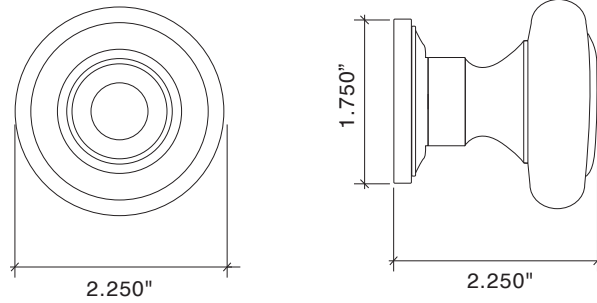

Colonial Knob with Large Colonial Rose